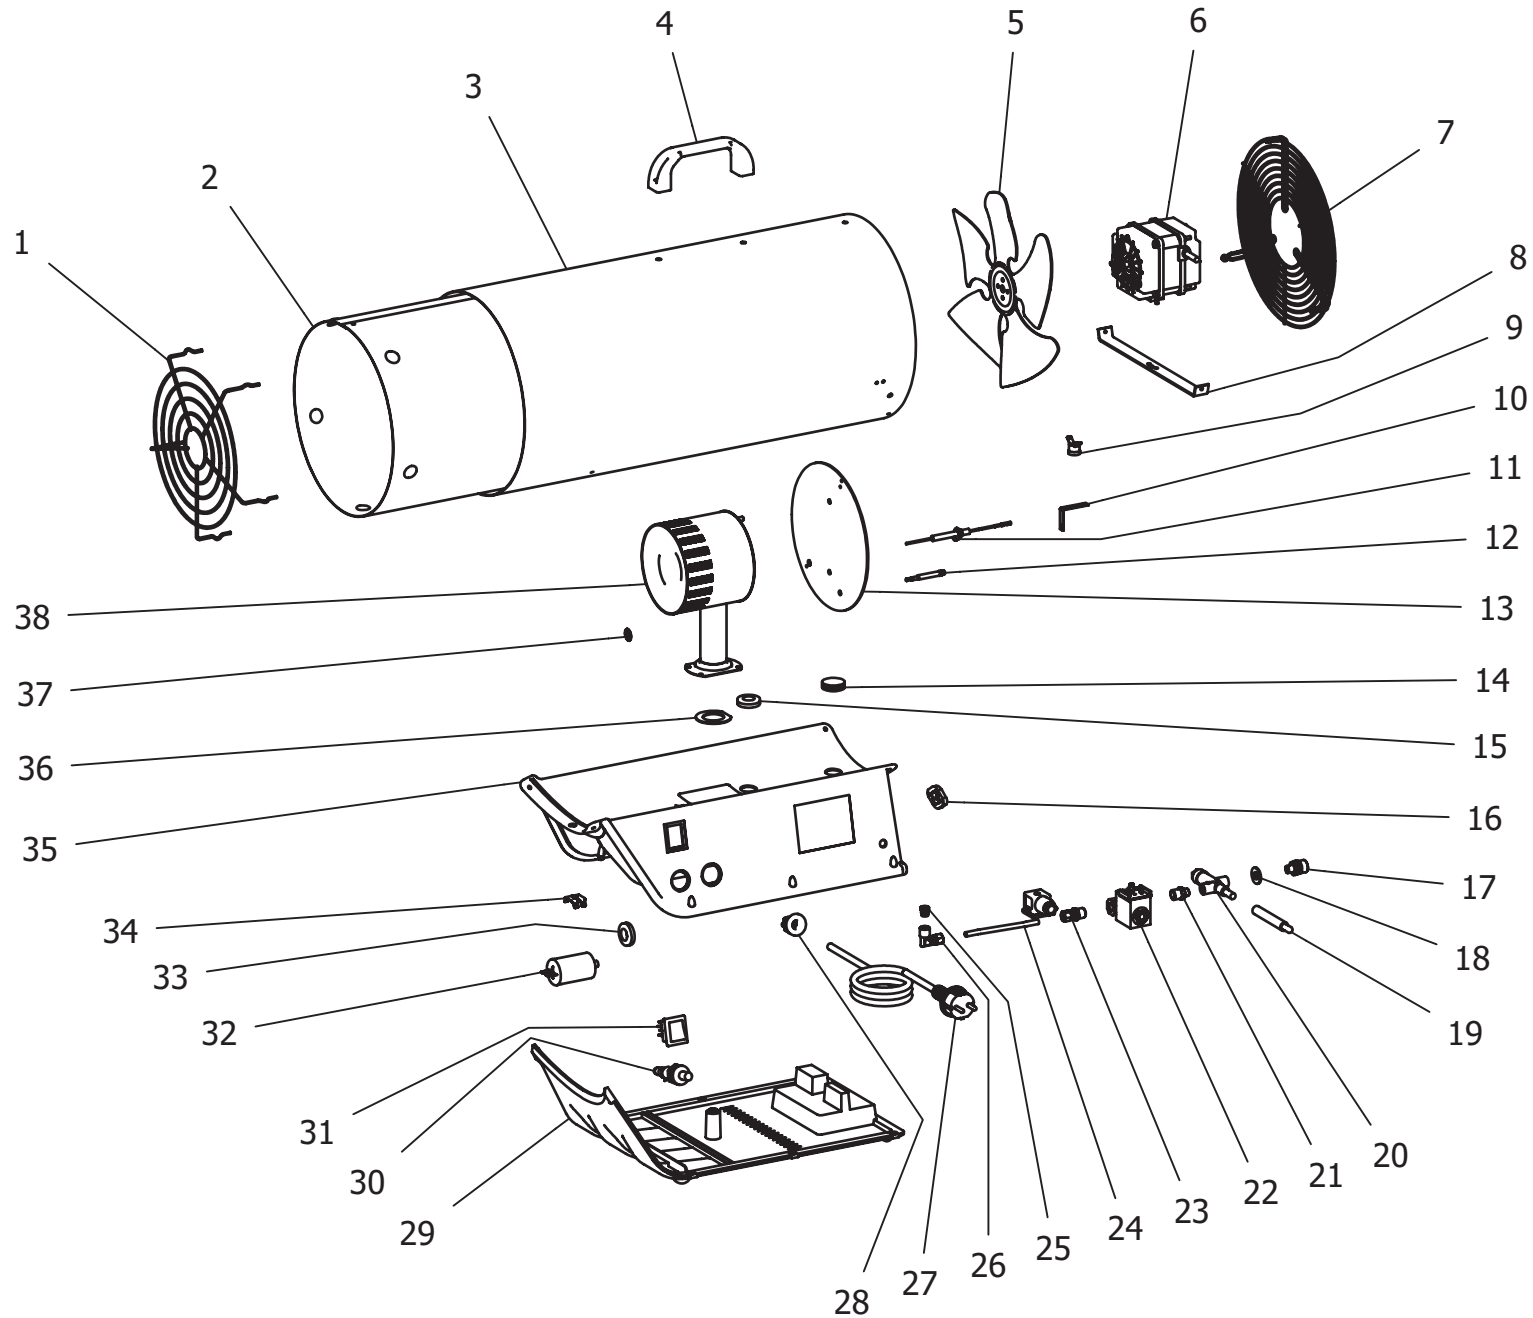

# Spareparts 53 kW M MASTER

## 53M MASTER

Pos.	Code NR	Description
1	4160.740	OUTLET GRID
2	4162.732	COMBUSTION CHAMBER
3	S/R	COVER
4	4160.715	PLASTIC HANDLE
5	4160.691	FAN
6	4160.046	ELECTRIC MOTOR
7	4160.739	PLASTIC INLET GRID
8	4162.733	SUPPORT ELECTRIC MOTOR
9	4160.636	SAFETY THERMOSTAT
10	4160.708	SUPPORT FOR THERMOSTAT
11	4160.731	IGNITION ELECTRICAL FOLDER
12	4162.653	INTERRUPTED THERMOCOUPLE
13	4160.744	PLATE BURNER
14	4162.500	GROMMET
15	4160.646	GROMMET
16	4161.854	BLOCK FOR NOZZLE
17	4160.048	GAS INLET NOZZLE
18	4160.283	WASHER
19	4162.479	VALVE ROD
20	4160.688	SAFETY VALVE
21	4160.299	NOZZLE
22	4160.963	ELECTROVALVE
23	4160.962	NIPPLES REDUCER
24	4162.724	COPPER TUBE
25	4160.766	GAS NOZZLE
26	4160.967	ELBOW
27	4160.631	ELECTRIC CABLE
28	4160.635	KEEPER WIRE
29	4162.853	LOWER PLASTIC BASE
30	4162.655	PIEZO IGNITOR
31	4160.637	SWITCH
32	4031.627	CONDENSATOR
33	4160.646	GROMMET
34	4160.639	RIVET POP
35	4162.719	HIGHTER PLASTIC BASE
36	4160.769	NECK PLATE
37	4160.627	ELASTIC WASHER
38	4160.467	GAS BURNER